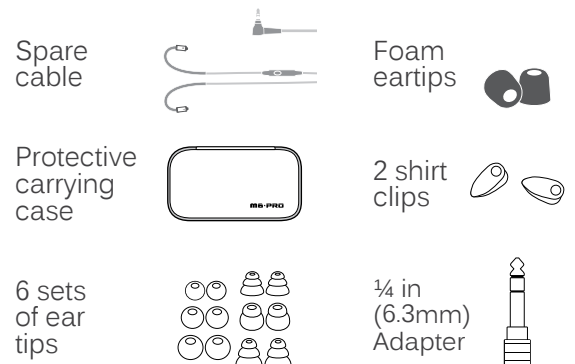

INCLUDED ACCESSORIES

For additional information visit: www.MEEaudio.com/M6PRO

817 Lawson St.,
City of Industry, CA 91748
www.meeaudio.com